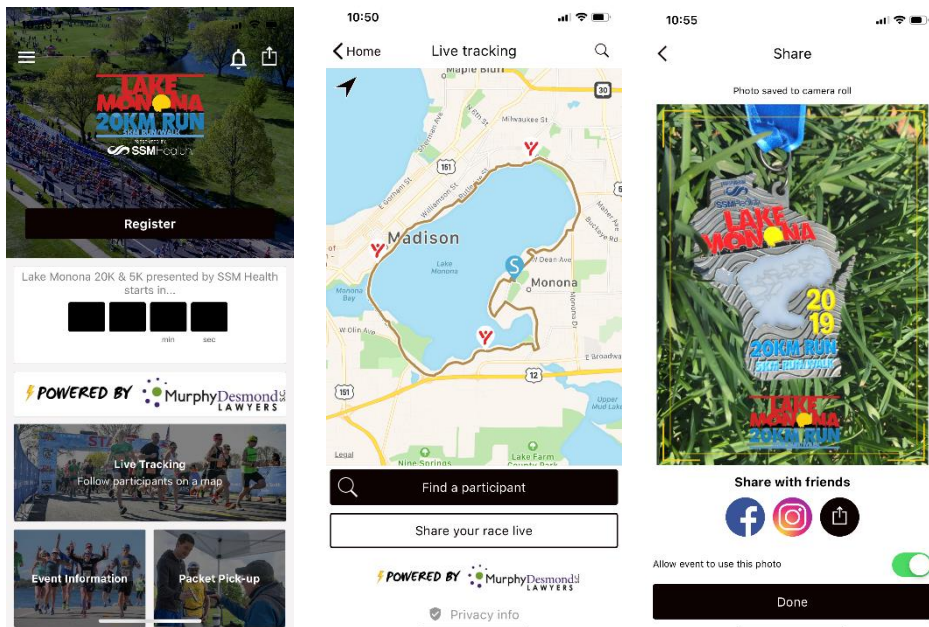

Parking

Do NOT park in the library parking lot. Violators will be ticketed and towed.

Click [here](#) for a parking map with available options.

Race Day Tracking

Let your friends and family know where you are! Download the Race Day Events App for real-time tracking and results on an interactive map! You'll also find event information, event photo frames to share and more!

[Download Now!](#)

Be sure to allow notifications. More information and instructions on the app can be found on our website!