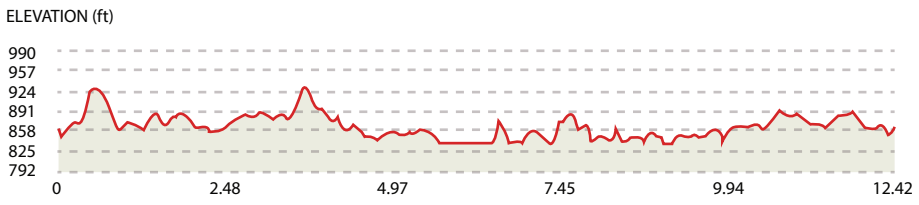

# LAKE MONONA 20KM RUN

5KM RUN/WALK

PRESENTED BY **SSMHealth**

20K RUN